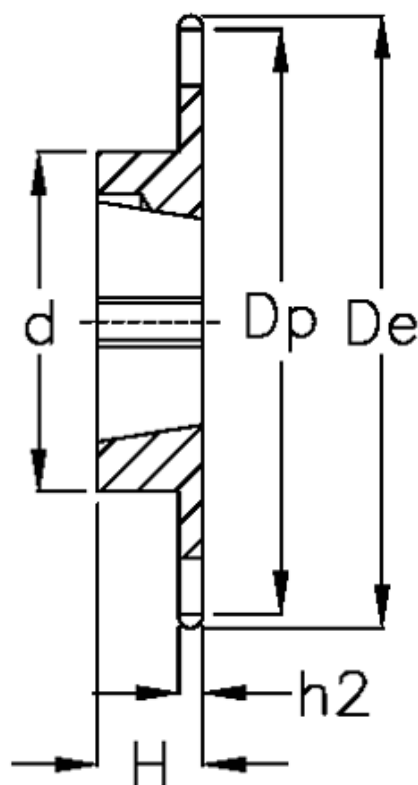

Data Sheet

Article number: 616031003045

Description: Taperbored sprocket 06 B-1 Z=45 simplex
for bushing 1210

Measures

C	= 1
d	= 70
De	= 140.7
Dp	= 136.55
For bush	= 1210
For chain size	= 3/8" x 7/32"
For chain type	= 06 B-1
H	= 25

h1	= 5.3
Material	= Støbejern
Number of teeth	= 45